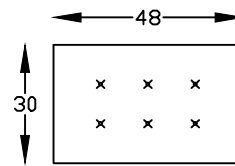

1341 VALENTINO SERIES

Scale: 1/4" = 1'-00"

This schematic is current as 08/26/20. The company reserves the right to change dimensions and products offered. A more recent schematic may be available for this series. To see the most current schematic, go to <http://lazarind.com>