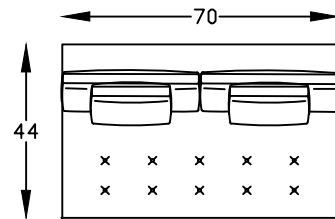

MM134198 L&R
RETURN LOVESEAT W/BUMPER
*(SHOWN AS A RIGHT)

M134148
MM134148
ARMLESS LOVESEAT

M134147
COCKTAIL OTTOMAN

MM134174 L&R
ARMLESS LOVESEAT W/RETURN
*(SHOWN AS A LEFT)

MM134181
WEDGE

M134191 L&R
ONE ARM SOFA
*(SHOWN AS A LEFT)

M134114 &
MM134114
ARMLESS SOFA

MM134172 R
MM134174 L
MM134158 L

MM134198 L
MM134148
MM134158 R

Scale: 1/4" = 1'-00"

This schematic is current as 08/26/20. The company reserves the right to change dimensions and products offered. A more recent schematic may be available for this series. To see the most current schematic, go to <http://lazarind.com>