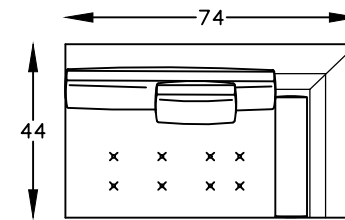

MM134198 L&R
RETURN LOVESEAT W/BUMPER
*(SHOWN AS A RIGHT)

M134148
MM134148
ARMLESS LOVESEAT

M134147
COCKTAIL OTTOMAN

MM134174 L&R
ARMLESS LOVESEAT W/RETURN
*(SHOWN AS A LEFT)

MM134181
WEDGE

M134191 L&R
ONE ARM SOFA
*(SHOWN AS A LEFT)

M134114 &
MM134114
ARMLESS SOFA

MM134172 R
MM134174 L
MM134158 L

MM134198 L
MM134148
MM134158 R

Scale: 1/4" = 1'-00"

This schematic is current as 08/26/20. The company reserves the right to change dimensions and products offered. A more recent schematic may be available for this series. To see the most current schematic, go to <http://lazarind.com>