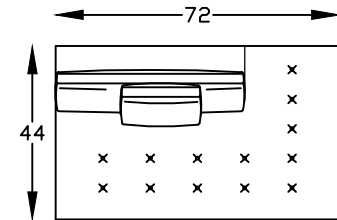

MM134172 L&R
ARMLESS LOVESEAT W/BUMPER
*(SHOWN AS A RIGHT)