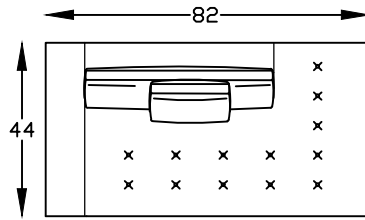

1341 VALENTINO SERIES

M134190
SOFA

M134182 L&R
ONE-ARM LOVESEAT W/BUMPER
*(SHOWN AS A LEFT)

MM134158 L&R
ONE-ARM LOVESEAT
*(SHOWN AS A LEFT)

MM134124
BUMPER
OTTOMAN

MM134172 L&R
ARMLESS LOVESEAT W/BUMPER
*(SHOWN AS A RIGHT)

MM134198 L&R
RETURN LOVESEAT W/BUMPER
*(SHOWN AS A RIGHT)

M134148
MM134148
ARMLESS LOVESEAT

M134147
COCKTAIL OTTOMAN

MM134174 L&R
ARMLESS LOVESEAT W/RETURN
*(SHOWN AS A LEFT)

MM134181
WEDGE

M134191 L&R
ONE ARM SOFA
*(SHOWN AS A LEFT)

M134114 &
MM134114
ARMLESS SOFA

MM134172 R
MM134174 L
MM134158 L

MM134198 L
MM134148
MM134158 R

Scale: 1/4" = 1'-00"

This schematic is current as 08/26/20. The company reserves the right to change dimensions and products offered. A more recent schematic may be available for this series. To see the most current schematic, go to <http://lazarind.com>