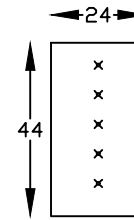

1341 VALENTINO SERIES

M134190
SOFA

M134182 L&R
ONE-ARM LOVESEAT W/BUMPER
*(SHOWN AS A LEFT)

MM134158 L&R
ONE-ARM LOVESEAT
*(SHOWN AS A LEFT)

MM134124
BUMPER
OTTOMAN

MM134172 L&R
ARMLESS LOVESEAT W/BUMPER
*(SHOWN AS A RIGHT)

M134114 &
MM134114
ARMLESS SOFA

MM134172 R
MM134174 L
MM134158 L

MM134198 L
MM134148
MM134158 R

Scale: 1/4" = 1'-00"

This schematic is current as 08/26/20. The company reserves the right to change dimensions and products offered. A more recent schematic may be available for this series. To see the most current schematic, go to <http://lazarind.com>