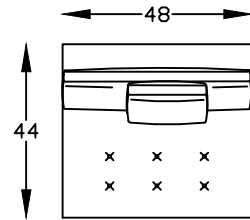

M134148
MM134148
ARMLESS LOVESEAT