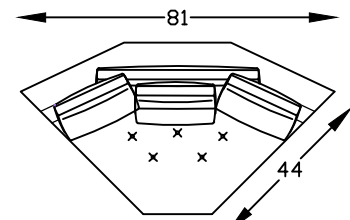

MM134198 L&R
RETURN LOVESEAT W/BUMPER
*(SHOWN AS A RIGHT)

M134148
MM134148
ARMLESS LOVESEAT

M134147
COCKTAIL OTTOMAN

MM134174 L&R
ARMLESS LOVESEAT W/RETURN
*(SHOWN AS A LEFT)

MM134181
WEDGE

M134191 L&R
ONE ARM SOFA
*(SHOWN AS A LEFT)

M134114 &
MM134114
ARMLESS SOFA

MM134172 R
MM134174 L
MM134158 L

MM134198 L
MM134148
MM134158 R

Scale: 1/4" = 1'-00"

This schematic is current as 08/26/20. The company reserves the right to change dimensions and products offered. A more recent schematic may be available for this series. To see the most current schematic, go to <http://lazarind.com>