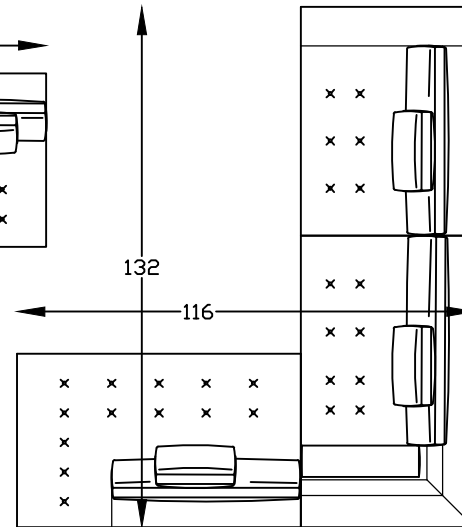

MM134198 L&R
RETURN LOVESEAT W/BUMPER
*(SHOWN AS A RIGHT)

M134148
MM134148
ARMLESS LOVESEAT

M134147
COCKTAIL OTTOMAN

MM134174 L&R
ARMLESS LOVESEAT W/RETURN
*(SHOWN AS A LEFT)

MM134181
WEDGE

M134191 L&R
ONE ARM SOFA
*(SHOWN AS A LEFT)

M134114 &
MM134114
ARMLESS SOFA

MM134172 R
MM134174 L
MM134158 L

MM134198 L
MM134148
MM134158 R

Scale: 1/4" = 1'-00"

This schematic is current as 08/26/20. The company reserves the right to change dimensions and products offered. A more recent schematic may be available for this series. To see the most current schematic, go to <http://lazarind.com>