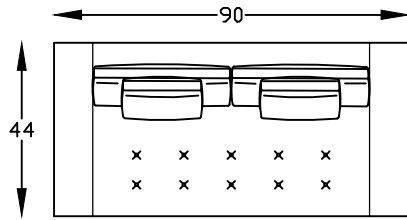

1341 VALENTINO SERIES

M134190
SOFA