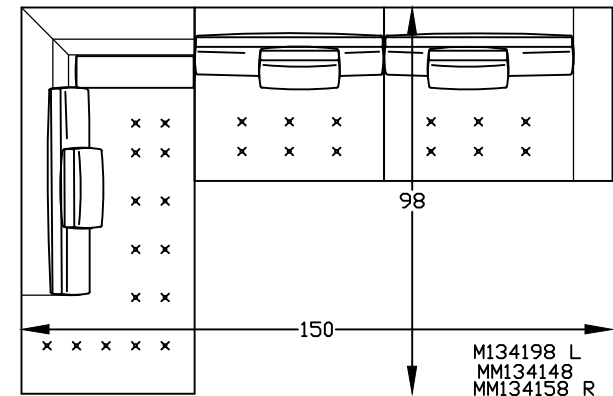

MM134198 L&R
RETURN LOVESEAT W/BUMPER
*(SHOWN AS A RIGHT)

M134148
MM134148
ARMLESS LOVESEAT

M134147
COCKTAIL OTTOMAN

MM134174 L&R
ARMLESS LOVESEAT W/RETURN
*(SHOWN AS A LEFT)

MM134181
WEDGE

M134191 L&R
ONE ARM SOFA
*(SHOWN AS A LEFT)

M134114 &
MM134114
ARMLESS SOFA

MM134172 R
MM134174 L
MM134158 L

MM134198 L
MM134148
MM134158 R

Scale: 1/4" = 1'-00"

This schematic is current as 08/26/20. The company reserves the right to change dimensions and products offered. A more recent schematic may be available for this series. To see the most current schematic, go to <http://lazarind.com>