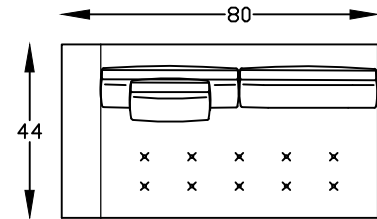

MM134198 L&R
RETURN LOVESEAT W/BUMPER
*(SHOWN AS A RIGHT)

M134148
MM134148
ARMLESS LOVESEAT

M134147
COCKTAIL OTTOMAN

MM134174 L&R
ARMLESS LOVESEAT W/RETURN
*(SHOWN AS A LEFT)

MM134181
WEDGE

M134191 L&R
ONE ARM SOFA
*(SHOWN AS A LEFT)

M134114 &
MM134114
ARMLESS SOFA

MM134172 R
MM134174 L
MM134158 L

MM134198 L
MM134148
MM134158 R

Scale: 1/4" = 1'-00"

This schematic is current as 08/26/20. The company reserves the right to change dimensions and products offered. A more recent schematic may be available for this series. To see the most current schematic, go to <http://lazarind.com>