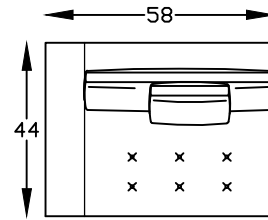

MM134158 L&R
ONE-ARM LOVESEAT
*(SHOWN AS A LEFT)