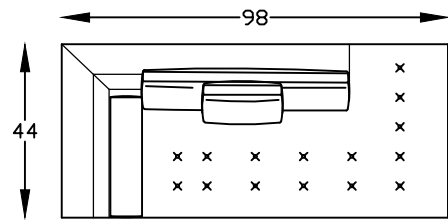

MM134198 L&R
RETURN LOVESEAT W/BUMPER
*(SHOWN AS A RIGHT)